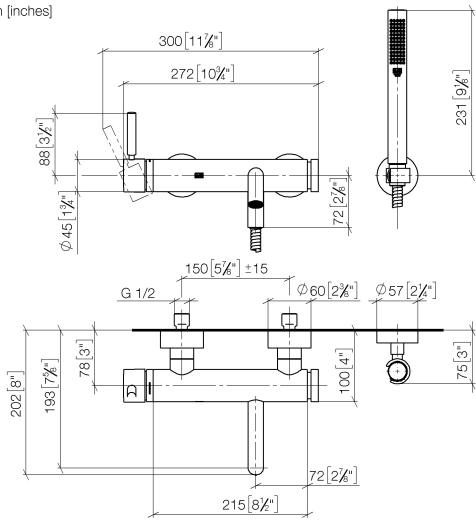

33 233 660

- spout: circular, air-enriched flow
- max. flow 14 l/min at 3 bar flow pressure
- Hand shower: COMPACT RAIN, max. flow rate 6.8 l/min (at 3 bar)
- complete hand shower set with anti-scale system
- 202mm projection
- automatic bath/shower diverter
- slide-on rosettes Ø 60 mm
- gauge 150 mm - 15 mm
- 1/2" connection
- metal shower hose 1250mm with integrated anti-twist protection
- shower holder rosette Ø 57mm

Intrinsic protection against back flow.

	Chrome	33 233 660-00 0050
	Brushed Platinum	33 233 660-06 0050
	Dark Chrome	33 233 660-19 0050
	Light Gold	33 233 660-26 0050
	Brushed Light Gold	33 233 660-27 0050
	Matte Black	33 233 660-33 0050
	Brushed Bronze	33 233 660-42 0050
	Brushed Champagne (22kt Gold)	33 233 660-46 0050
	Champagne (22kt Gold)	33 233 660-47 0050
	Brushed Dark Platinum	33 233 660-99 0050

33 233 660

mm [inches]

33 233 660

Parts for other finishes can be found here: [Brushed Platinum](#)

Spare parts list

No.	Item Number	Name	Quantity used	Delivery time
1	33 200 660-00	META Single-lever bath mixer for wall mounting without shower set - Chrome	1	10
2	28 050 920-00	holder	1	60
3	90 30 02 072 00-00	Metal shower hose 1/2" x 3/8" x 1250 mm - Chrome	1	10
4	90 12 11 140 30-00	shower	1	10