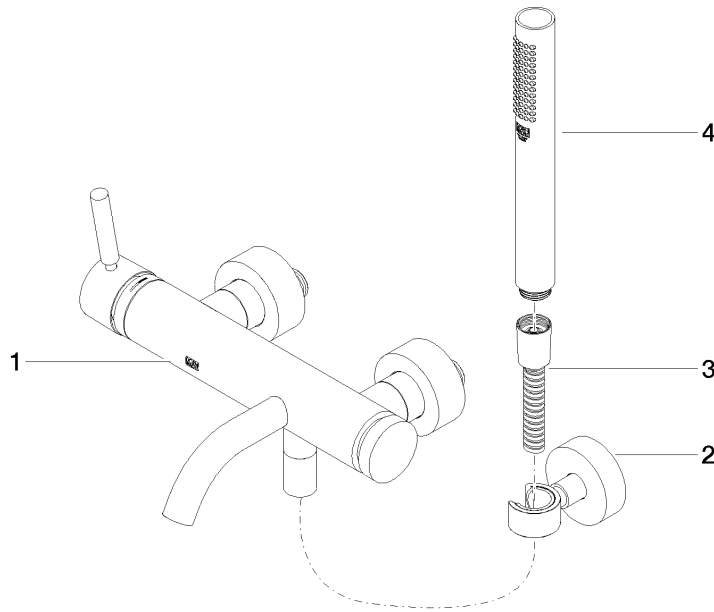

33 233 660

- spout: circular, air-enriched flow
- max. flow 14 l/min at 3 bar flow pressure
- Hand shower: COMPACT RAIN, max. flow rate 6.8 l/min (at 3 bar)
- complete hand shower set with anti-scale system
- 202mm projection
- automatic bath/shower diverter
- slide-on rosettes Ø 60 mm
- gauge 150 mm - 15 mm
- 1/2" connection
- metal shower hose 1250mm with integrated anti-twist protection
- shower holder rosette Ø 57mm

Intrinsic protection against back flow.

	Chrome	33 233 660-00 0050
	Brushed Platinum	33 233 660-06 0050
	Dark Chrome	33 233 660-19 0050
	Light Gold	33 233 660-26 0050
	Brushed Light Gold	33 233 660-27 0050
	Matte Black	33 233 660-33 0050
	Brushed Bronze	33 233 660-42 0050
	Brushed Champagne (22kt Gold)	33 233 660-46 0050
	Champagne (22kt Gold)	33 233 660-47 0050
	Brushed Dark Platinum	33 233 660-99 0050

33 233 660

mm [inches]

33 233 660

Parts for other finishes can be found here: [Brushed Platinum](#)

Spare parts list

No.	Item Number	Name	Quantity used	Delivery time
1	33 200 660-00	META Single-lever bath mixer for wall mounting without shower set - Chrome	1	10
2	28 050 920-00	holder	1	60
3	90 30 02 072 00-00	Metal shower hose 1/2" x 3/8" x 1250 mm - Chrome	1	10
4	90 12 11 140 30-00	shower	1	10